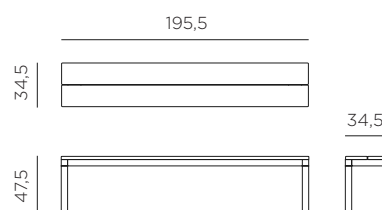

# RIO BENCH ALU

vern. bianco

vern. antracite

vern. tortora

17,5 peso prodotto in kg  
weight of product in kg

1 imballo cartonato - pz e volume in m<sup>3</sup>  
0,120 m<sup>3</sup> carton packing - pcs and volume in cbm